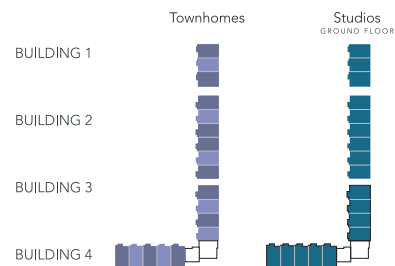

BUILDING PLAN

LEGEND

- A Unit - 1 Bedroom
- B Unit - 1 Bedroom + Den
- D Unit - 2 Bedroom 2 Bath
- Townhomes - TH1 Plan
- Townhomes - TH2 Plan
- Studios